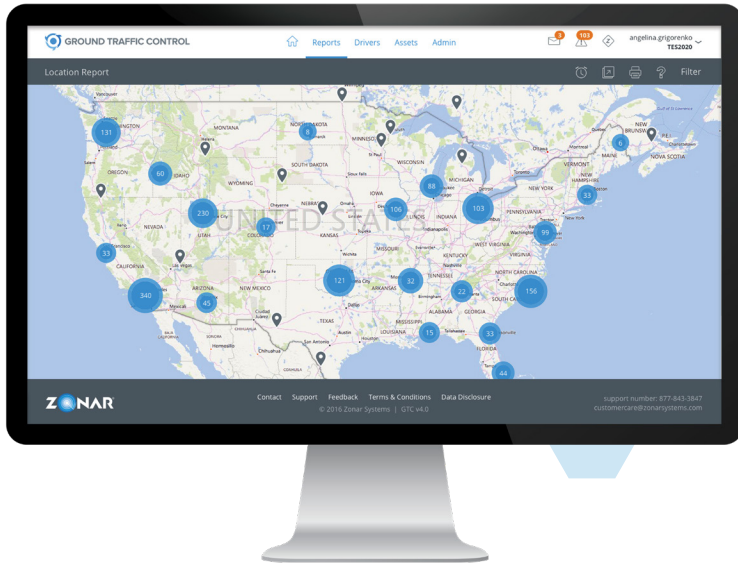

GROUND TRAFFIC CONTROL®

Web-Based Fleet Management

KNOW

your fleet's
locations and
actions

MONITOR

your fleet
anytime and
anywhere

RUN

time-stamped
reports and
receive alerts

MANAGE

a single asset
or your
entire fleet

Your Fleet at Your Fingertips

Ground Traffic Control (GTC) provides a real-time picture of all fleet operations with an intuitive look and feel. With an unlimited number of users and 24/7 access from a computer, tablet, or smartphone, GTC is a secure web-based application.

Customized for You

User-friendly dashboards and reporting features make finding data for informed decisions quick and easy. Customize dashboards for each user—whether a fleet manager, mechanic, operations executive, or dispatcher—for easy daily access. Field supervisors can manage assets remotely via our companion app, GTC FieldView™.

Maximize Results with Critical Insights

Your success relies on effective execution of key business objectives.

GTC's flexible and customizable reporting filters reveal the metrics that matter most to you. Exception-based reports quickly improve driver performance, asset utilization, communication, compliance and safety. Set your favorites for quick recall, schedule reports to run automatically, and create regular subscriptions for multiple users to ensure everyone has the data they need, when they need it.