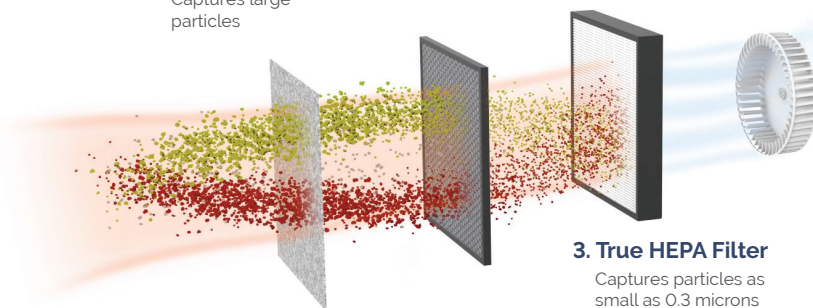

"Typically, single-strand RNA envelope viruses (e.g. common cold coronavirus 229E, etc.) are used as a surrogate for SARS CoV-2 to study the antiviral effect of a specific device."

Dr. Rajiv Sahay, Director of Environmental Diagnostics Laboratory at Pure Air Control Services based in Clearwater, Florida

Visit [Fellowes.com/air](https://www.fellowes.com/air) for complete test documentation

Why Fellowes Air Purifiers? It Starts with Great Filtration

The four-stage filtration process uses the following proven methods to effectively clean the air:

1. Pre-Filter
Captures large particles

2. Active Carbon Filter
Adsorbs odors and Volatile Organic Compounds (VOCs)

4. PlasmaTrue™ Bipolar Ionizer
Improves capture efficiency

3. True HEPA Filter
Captures particles as small as 0.3 microns