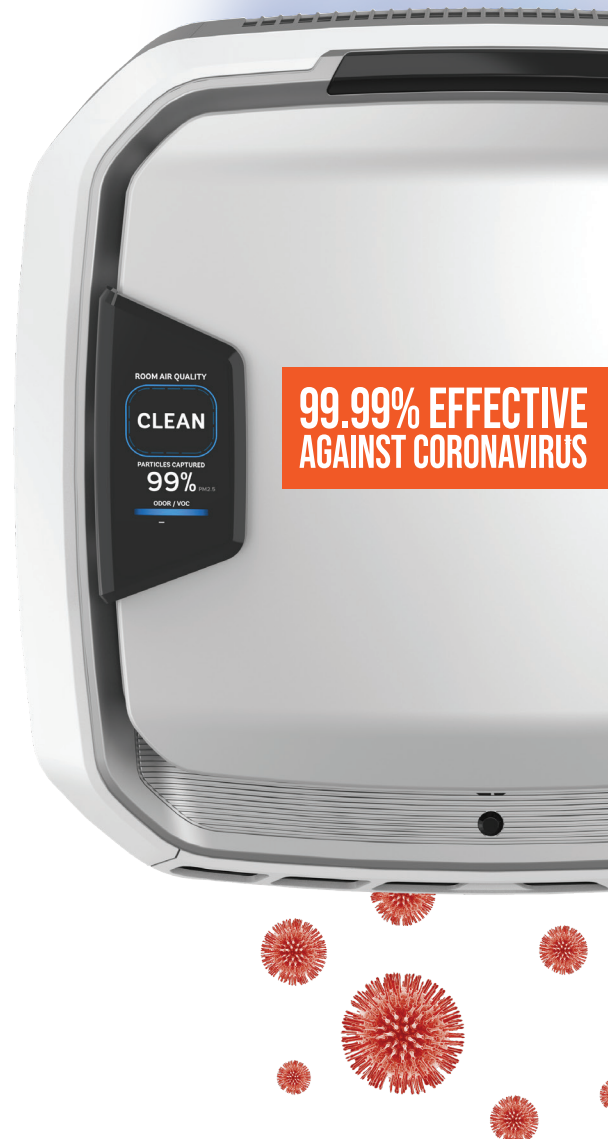

MAXIMUM VIRUS PROTECTION

AeraMax[®] Pro air purifiers remove airborne contaminants, including coronavirus, using a combination of smart and integrated technologies – **only from Fellowes.**

For months, the CDC, ASHRAE, and 'healthy building' scientific advocates have recommended portable air cleaners using HEPA filtration for protection against SARS-Cov-2. Fellowes AeraMax Pro air purifiers' four-stage True HEPA filtration system proved to be effective in reducing the aerosolized airborne concentration of Human Coronavirus 229E in a test chamber, reaching 99.99% airborne reduction within one hour of operation.

"Typically, single-strand RNA envelope viruses (e.g. common cold coronavirus 229E, etc.) are used as a surrogate for SARS CoV-2 to study the antiviral effect of a specific device."

Dr. Rajiv Sahay, Director of Environmental Diagnostics Laboratory at Pure Air Control Services based in Clearwater, Florida

Visit [Fellowes.com/air](https://www.fellowes.com/air) for complete test documentation

Why Fellowes Air Purifiers? It Starts with Great Filtration

The four-stage filtration process uses the following proven methods to effectively clean the air:

1. Pre-Filter
Captures large particles

2. Active Carbon Filter
Adsorbs odors and Volatile Organic Compounds (VOCs)

4. PlasmaTrue™ Bipolar Ionizer
Improves capture efficiency

3. True HEPA Filter
Captures particles as small as 0.3 microns