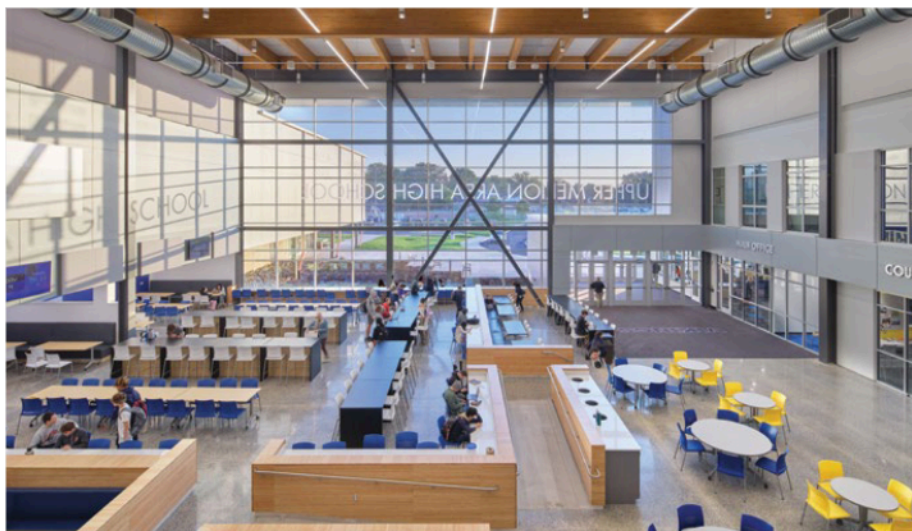

PROJECT
Upper Merion Area High School
King of Prussia, PA

PRODUCT SHOWN
Strive® Stack Chair
Strive® Cafe Stool
Pirouette® Table