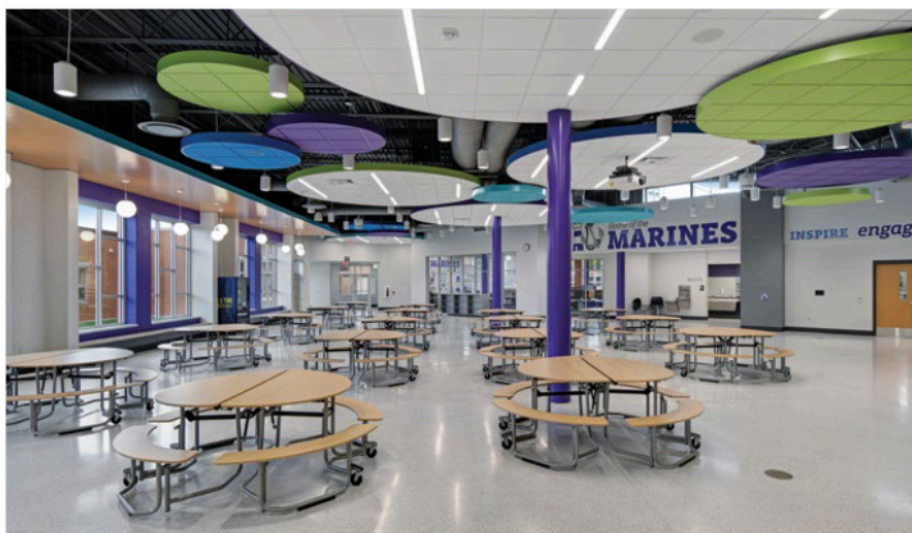

PROJECT
Chamberlain Elementary
Chamberlain, SD

PROJECT
Marinette Middle School
Marinette, WI

PRODUCT SHOWN
Uniframe® Cafeteria Table