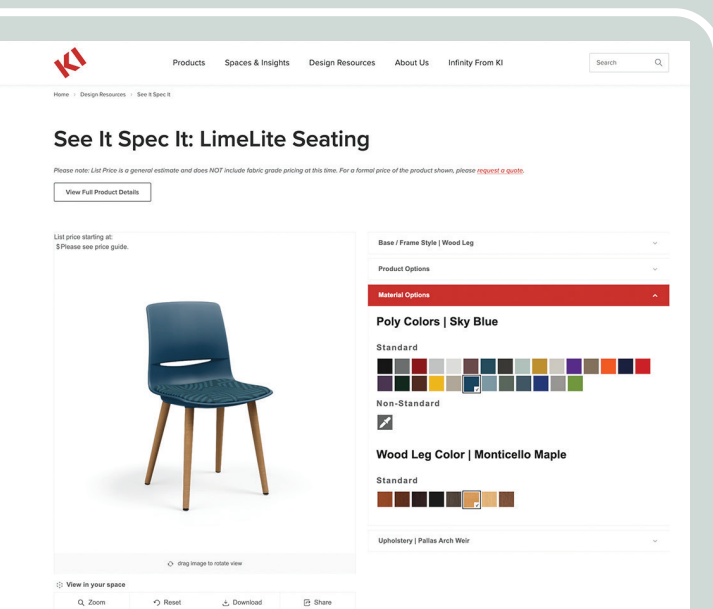

QUICKLY COMPARE

TRYING TO DECIDE BETWEEN PRODUCTS?

KI offers a convenient online product comparison tool you can use to expedite your furniture specification process. Scan the QR code to explore the tool or reach out to your dedicated KI sales specialist with any product questions.

View differences and similarities side by side

Download and share a convenient chart

Compare up to four products in the same category

Make faster, smarter decisions—scan the QR code or start comparing now at ki.com/compare.

BRING DESIGNS TO LIFE

Experience product finishes and fabrics like never before with See It Spec It. This interactive tool lets you customize and preview select KI products in real time with photo-realistic renderings.

Select styles, options, and materials

View products in full 360°

Download your design as a JPG, PNG, or PDF

Share easily via email or social media

Bring your vision to life, visit ki.com/seeitspecit.